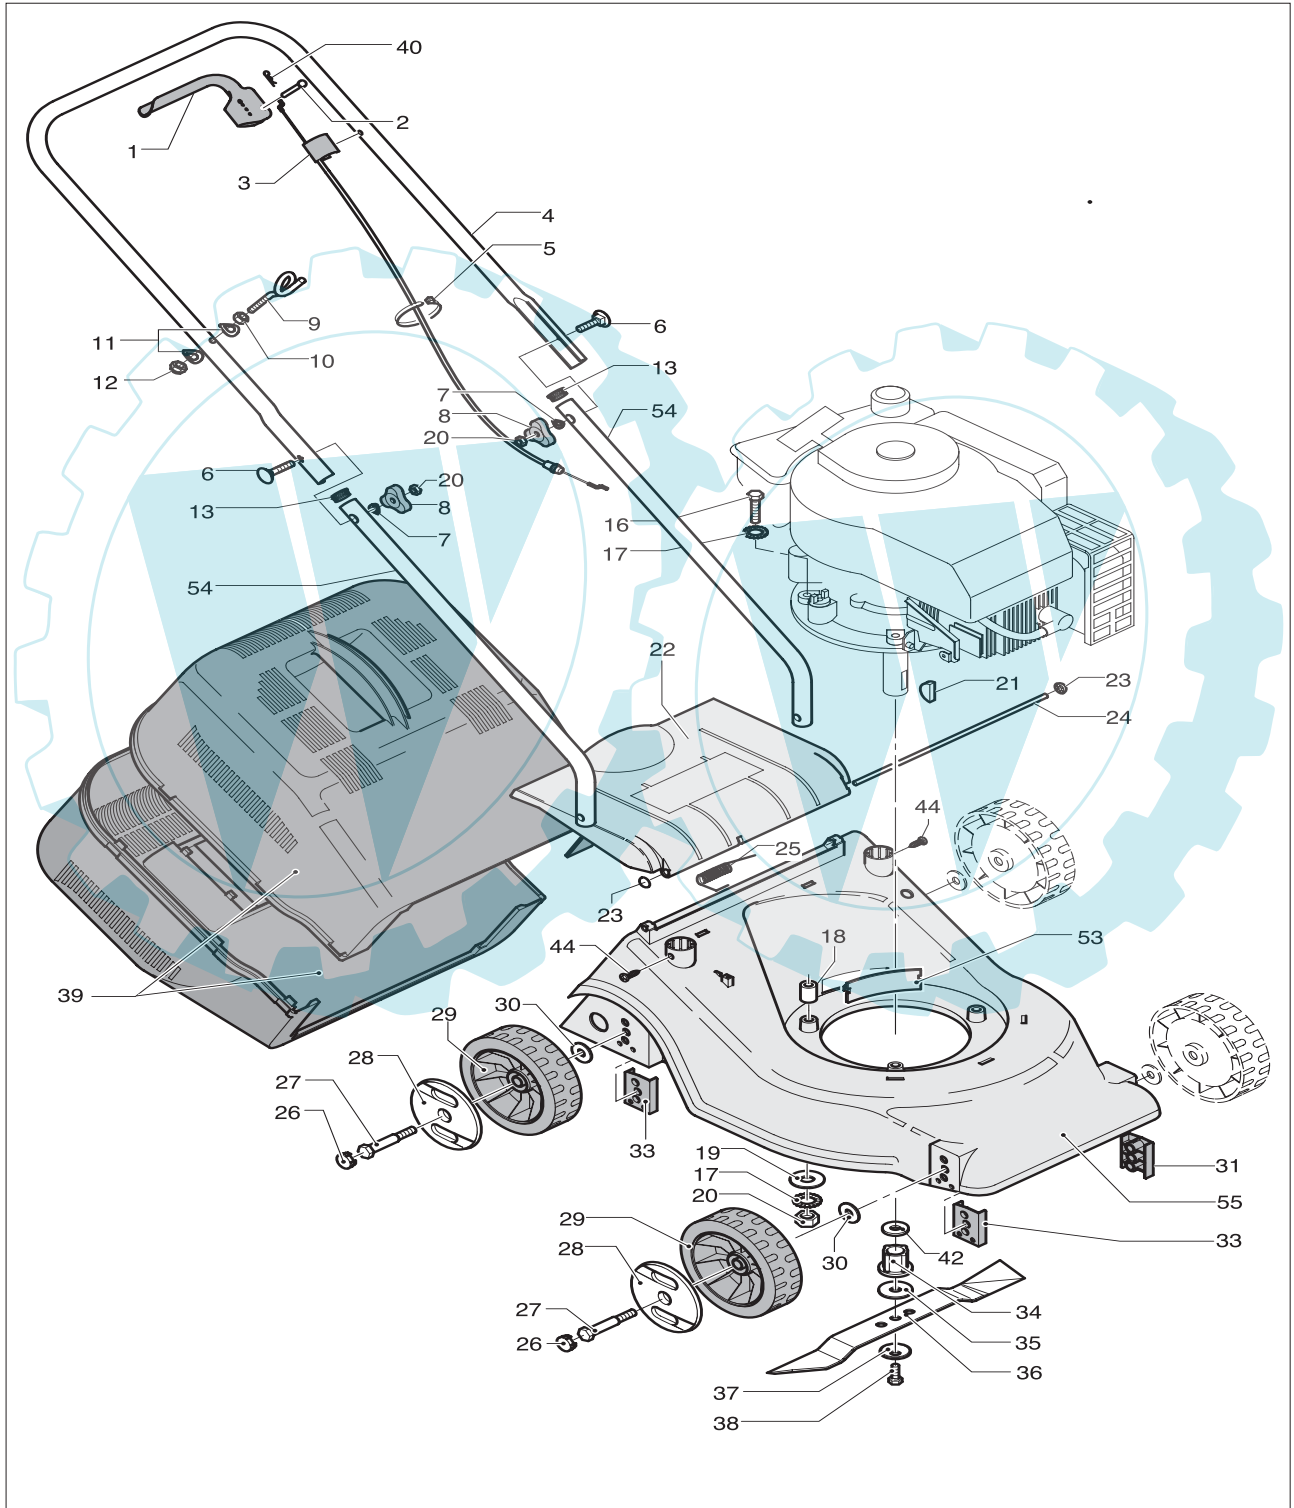

brand	MC CULLOCH

date	FEB/03	SHEET 1/2

Model
LM3540P

Product number
953878015
953878016